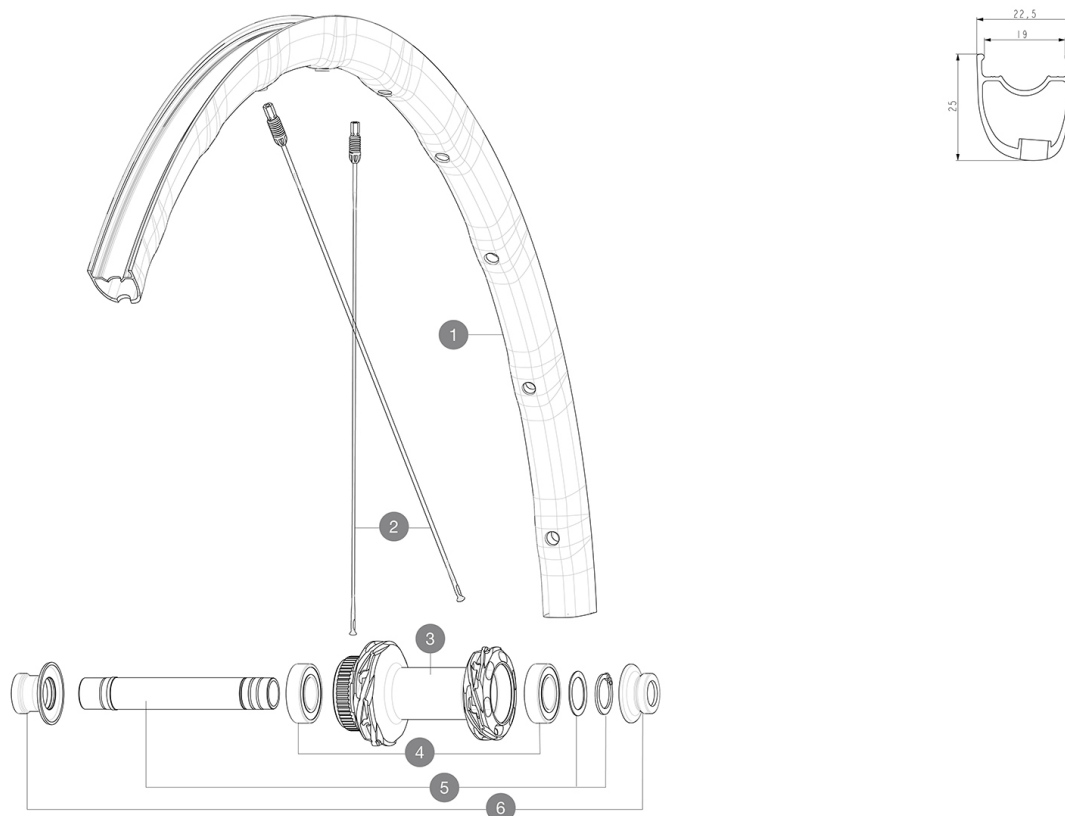

# MAVIC Ksyrium SL Disc

1  
2021  
FRONT

ASTM CATEGORY 2 : road and offroad with jumps less than 15cm  
For a longer longevity of the wheel, Mavic recommends that the total weight supported by the wheels doesn't exceed 120kg, bike included  
Recommended tyre sizes: 25 to 32 mm  
Max. Pressure: see indication on wheel and tyre. If they differ, use the lowest of the 2

## REFERENCES WHEELS

F90411 Ksyrium SL DCL Ft

### SPOKES

- **Material** : steel
- **Shape** : straight pull, elliptical aero, double butted (patented)
- **Nipples** : Fore integrated aluminum
- **Count** : 24 front and rear
- **Lacing** : front and rear crossed 2, contactless

### WHEEL WEIGHTS

723